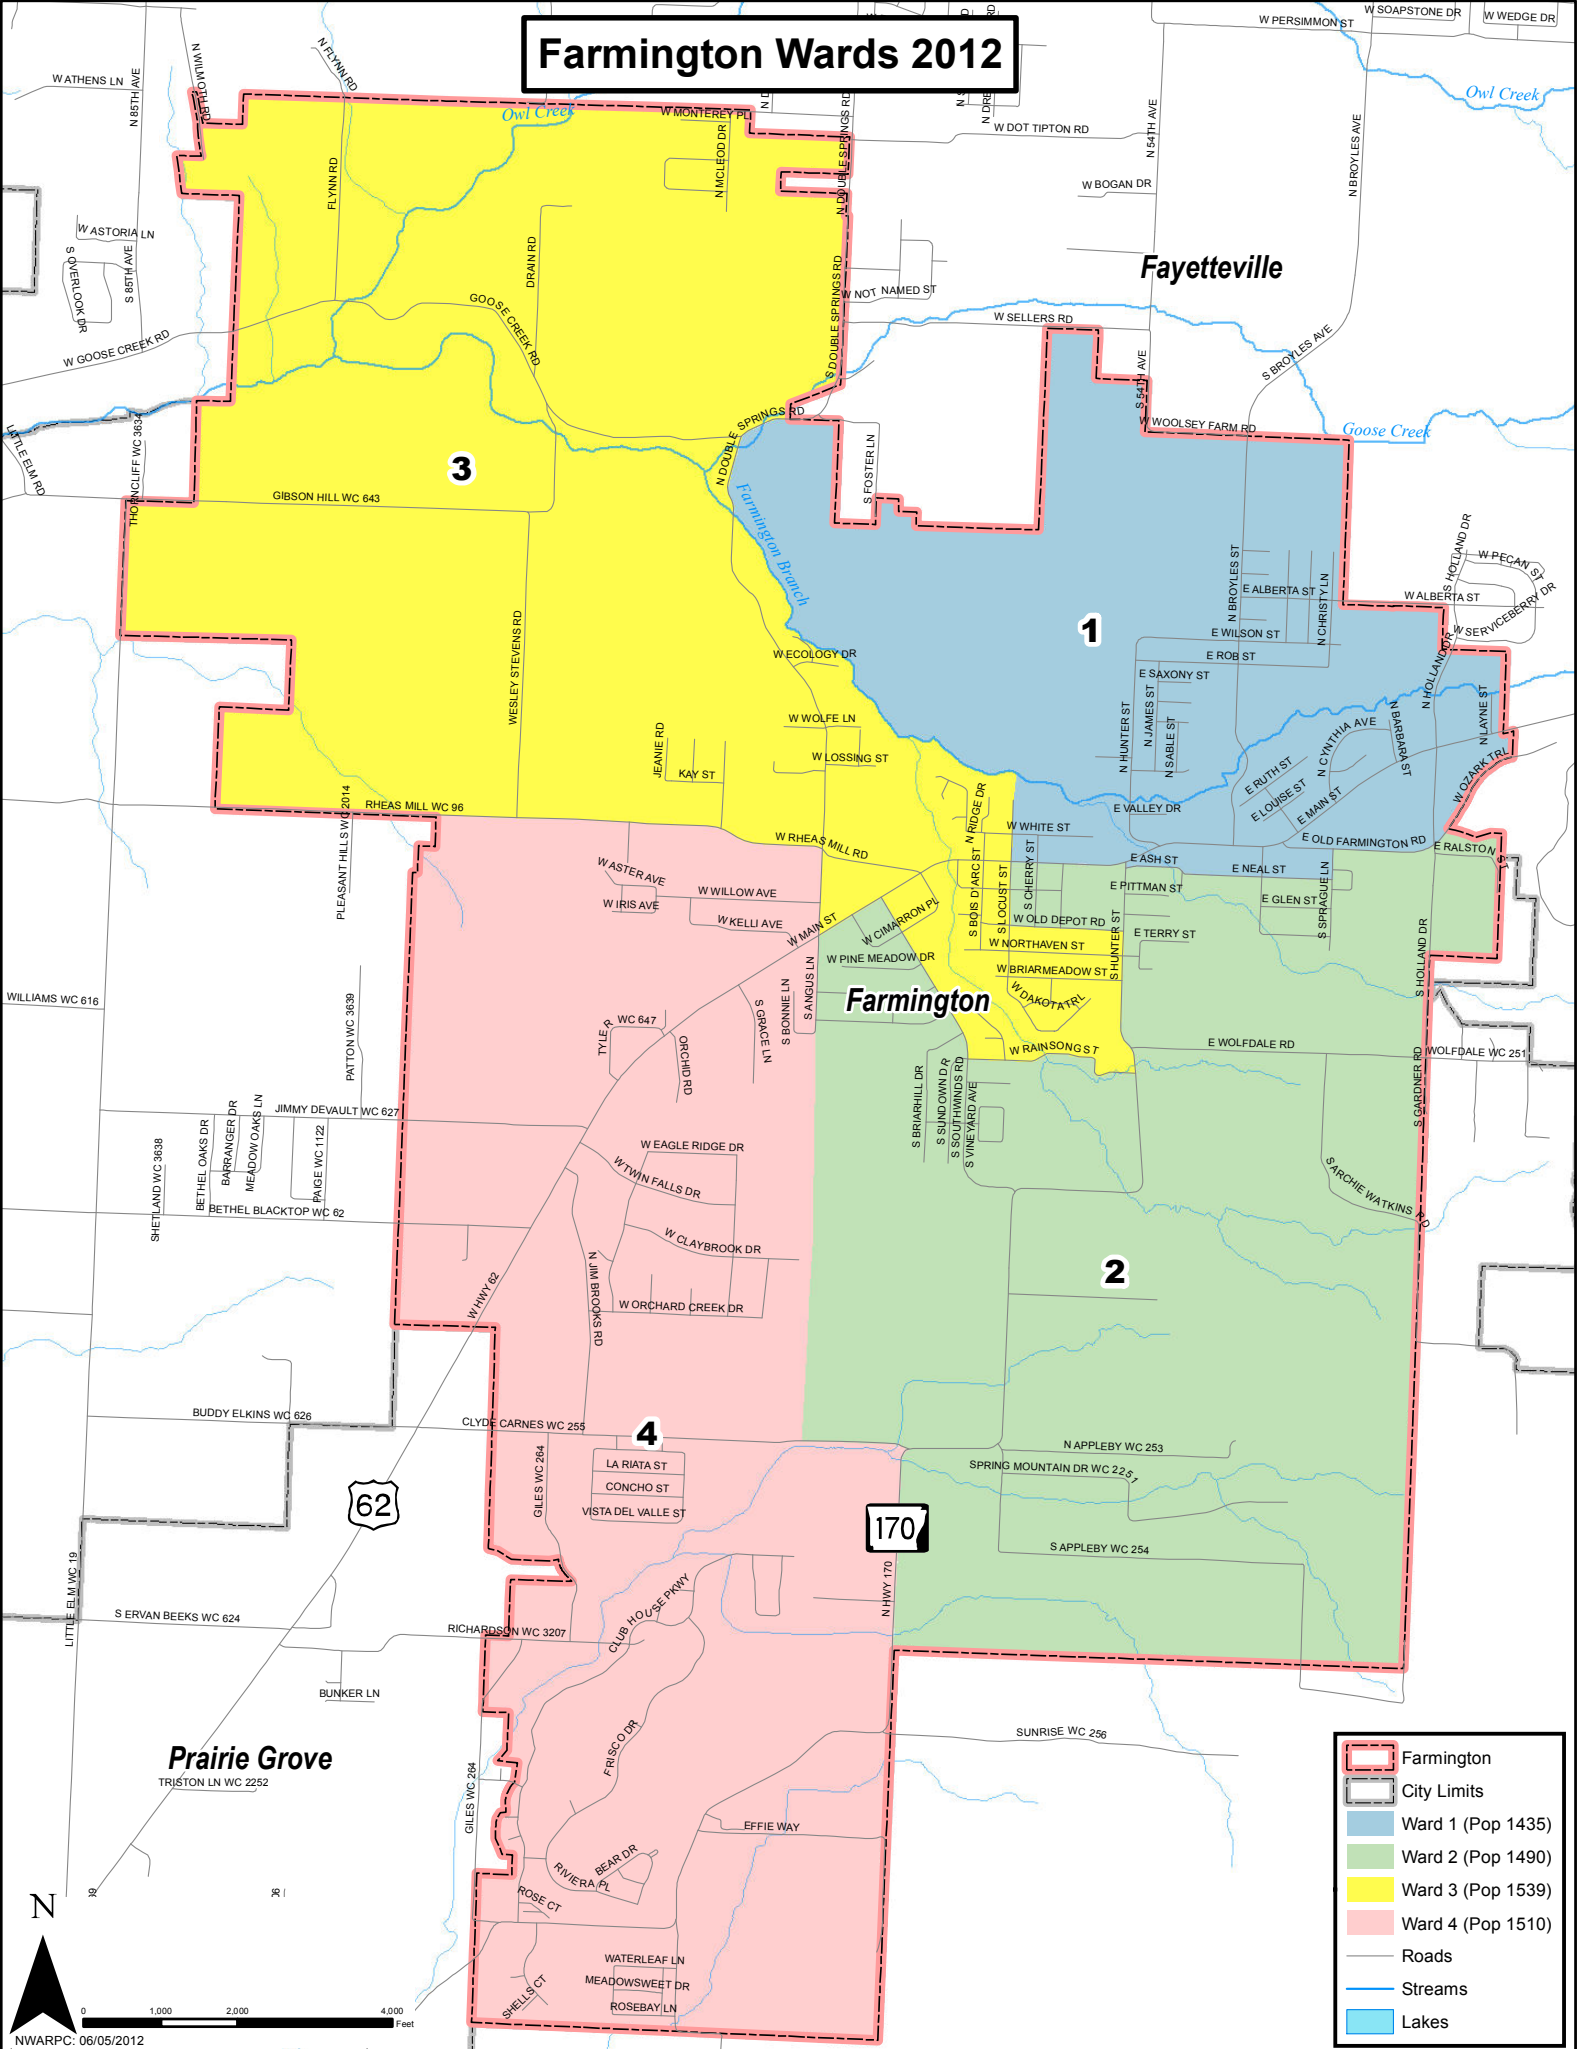

Farmington Wards 2012

Fayetteville

Farmington

Prairie Grove

- Farmington
- City Limits
- Ward 1 (Pop 1435)
- Ward 2 (Pop 1490)
- Ward 3 (Pop 1539)
- Ward 4 (Pop 1510)
- Roads
- Streams
- Lakes

62

170

3

1

2

4

0 1,000 2,000 4,000 Feet
NWARP: 06/05/2012